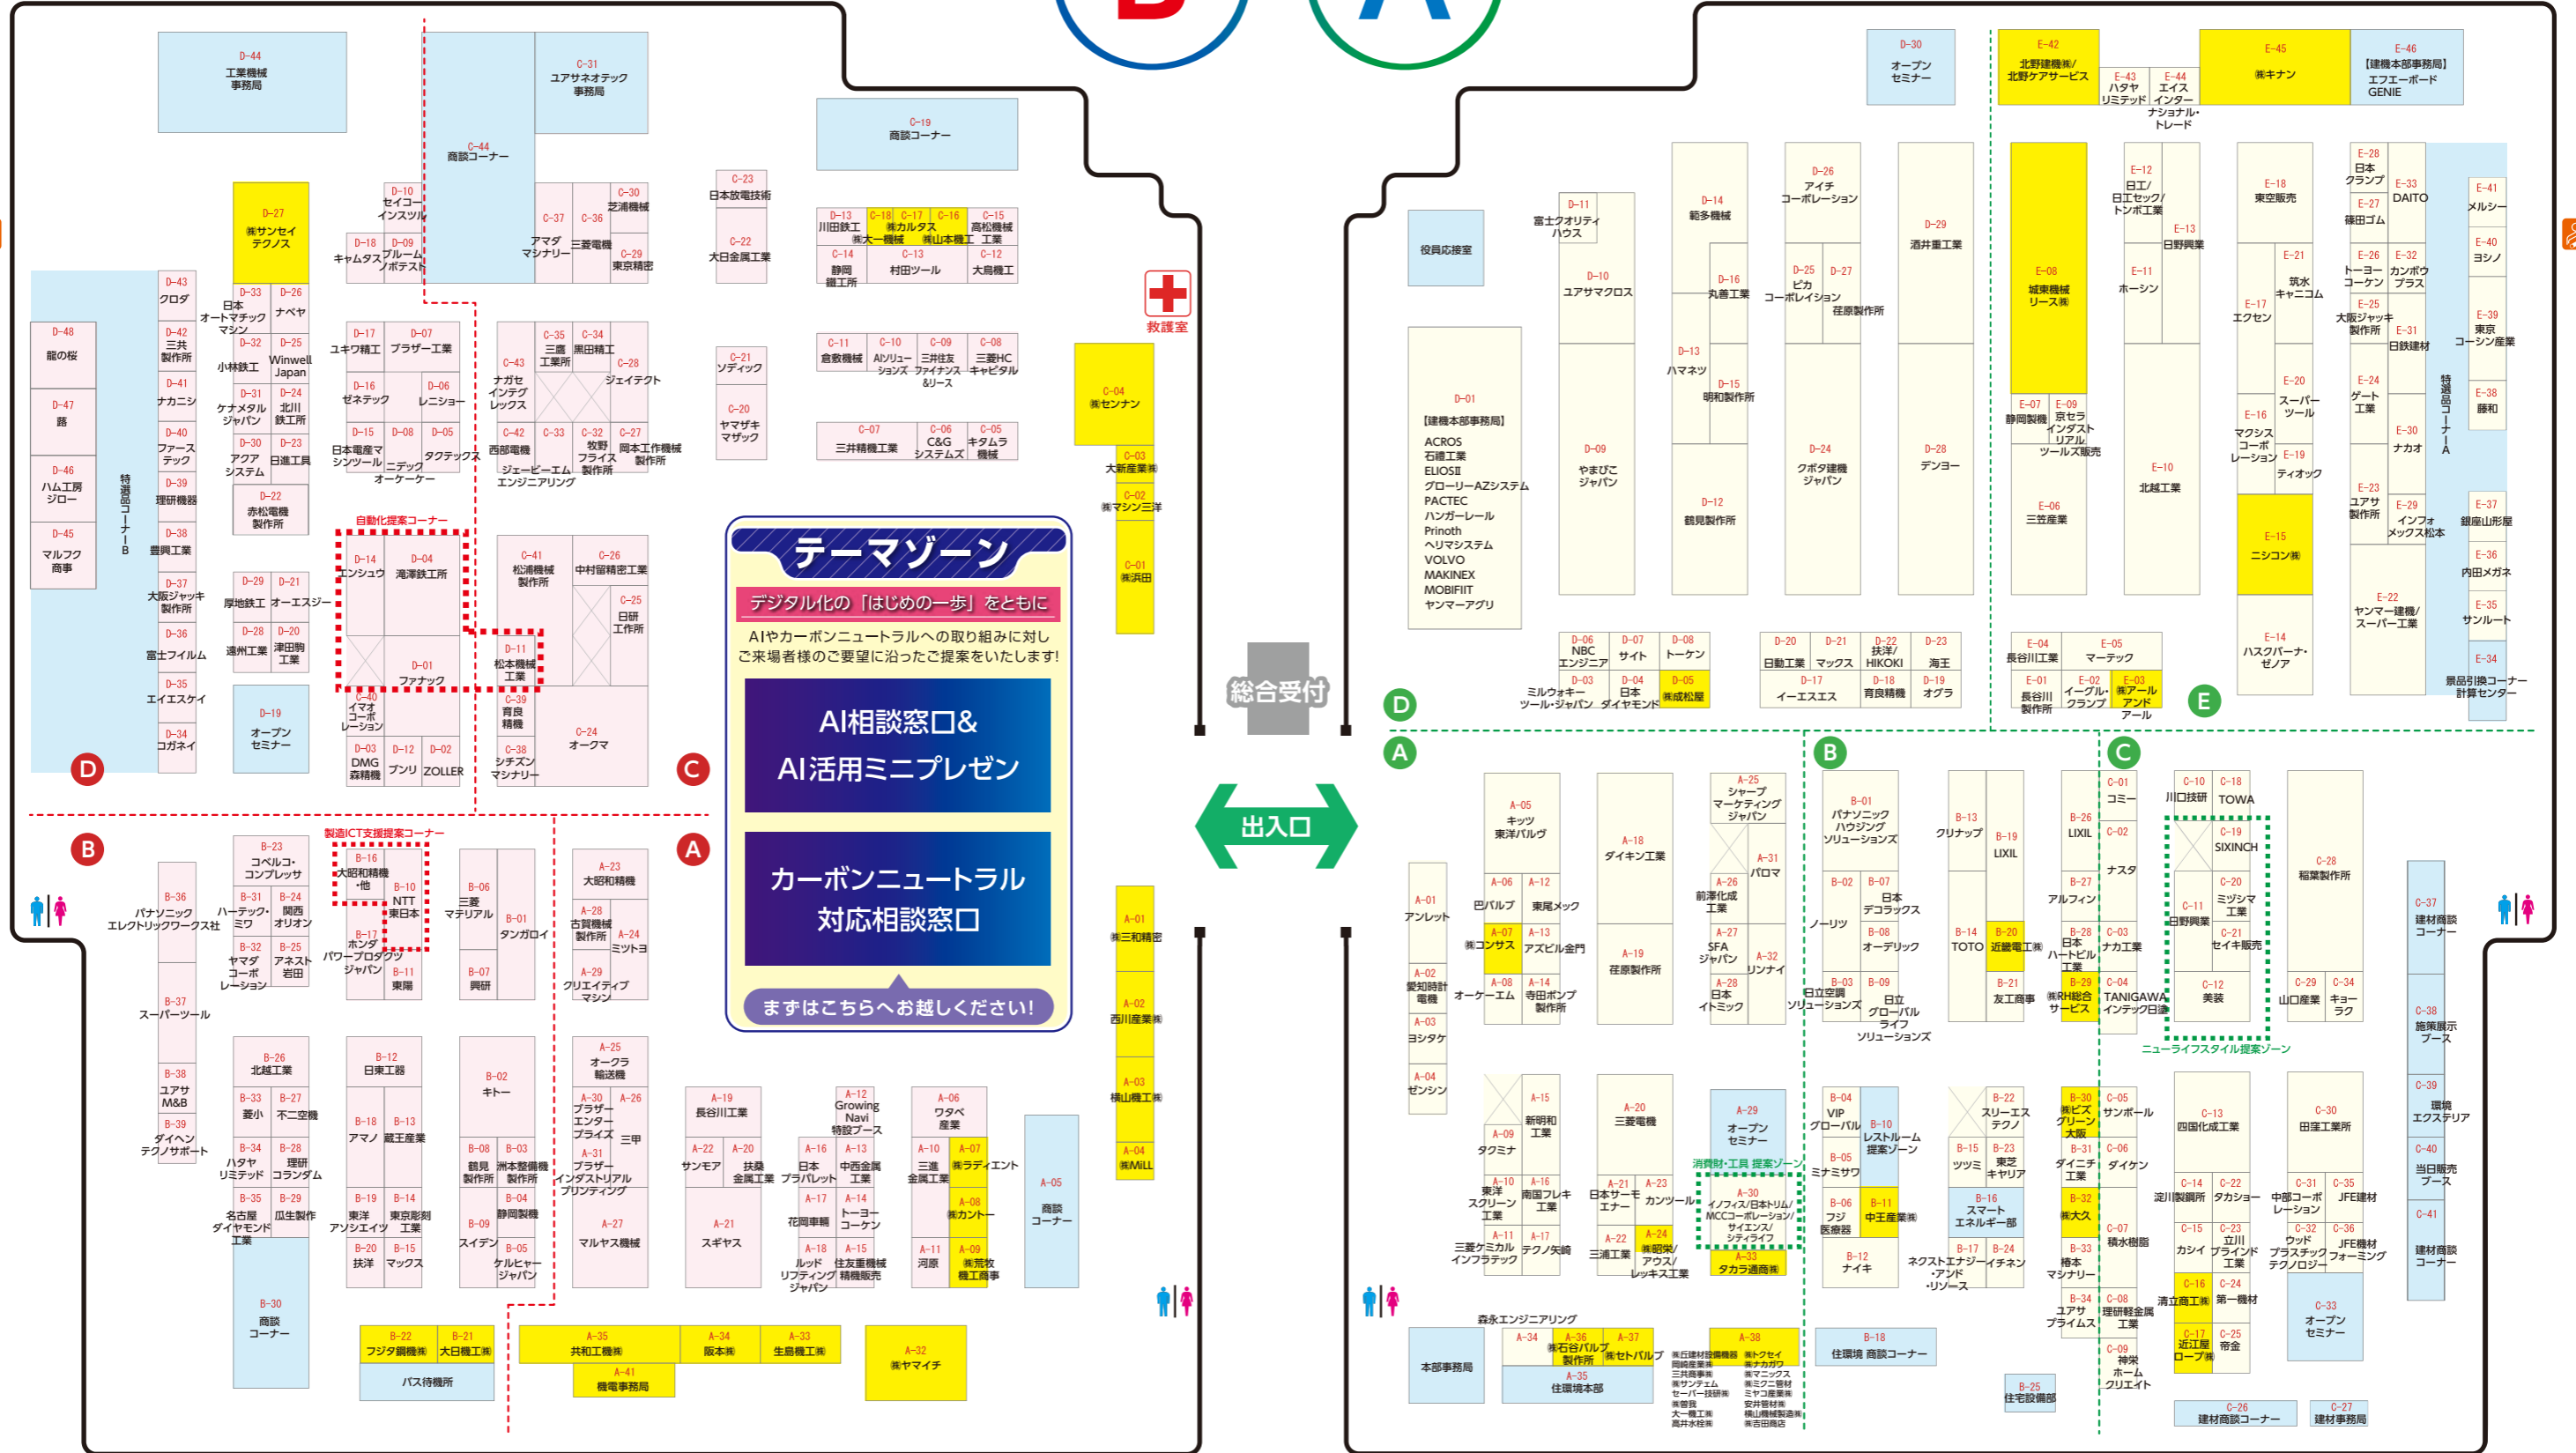

モノづくり

工業機械/機電/テーマゾーン

B

A

すまいづくり

流体設備/環境資材/建築設備/住宅設備/スマートエネルギー

環境づくり

まちづくり

建築・外構エンジニアリング/建機